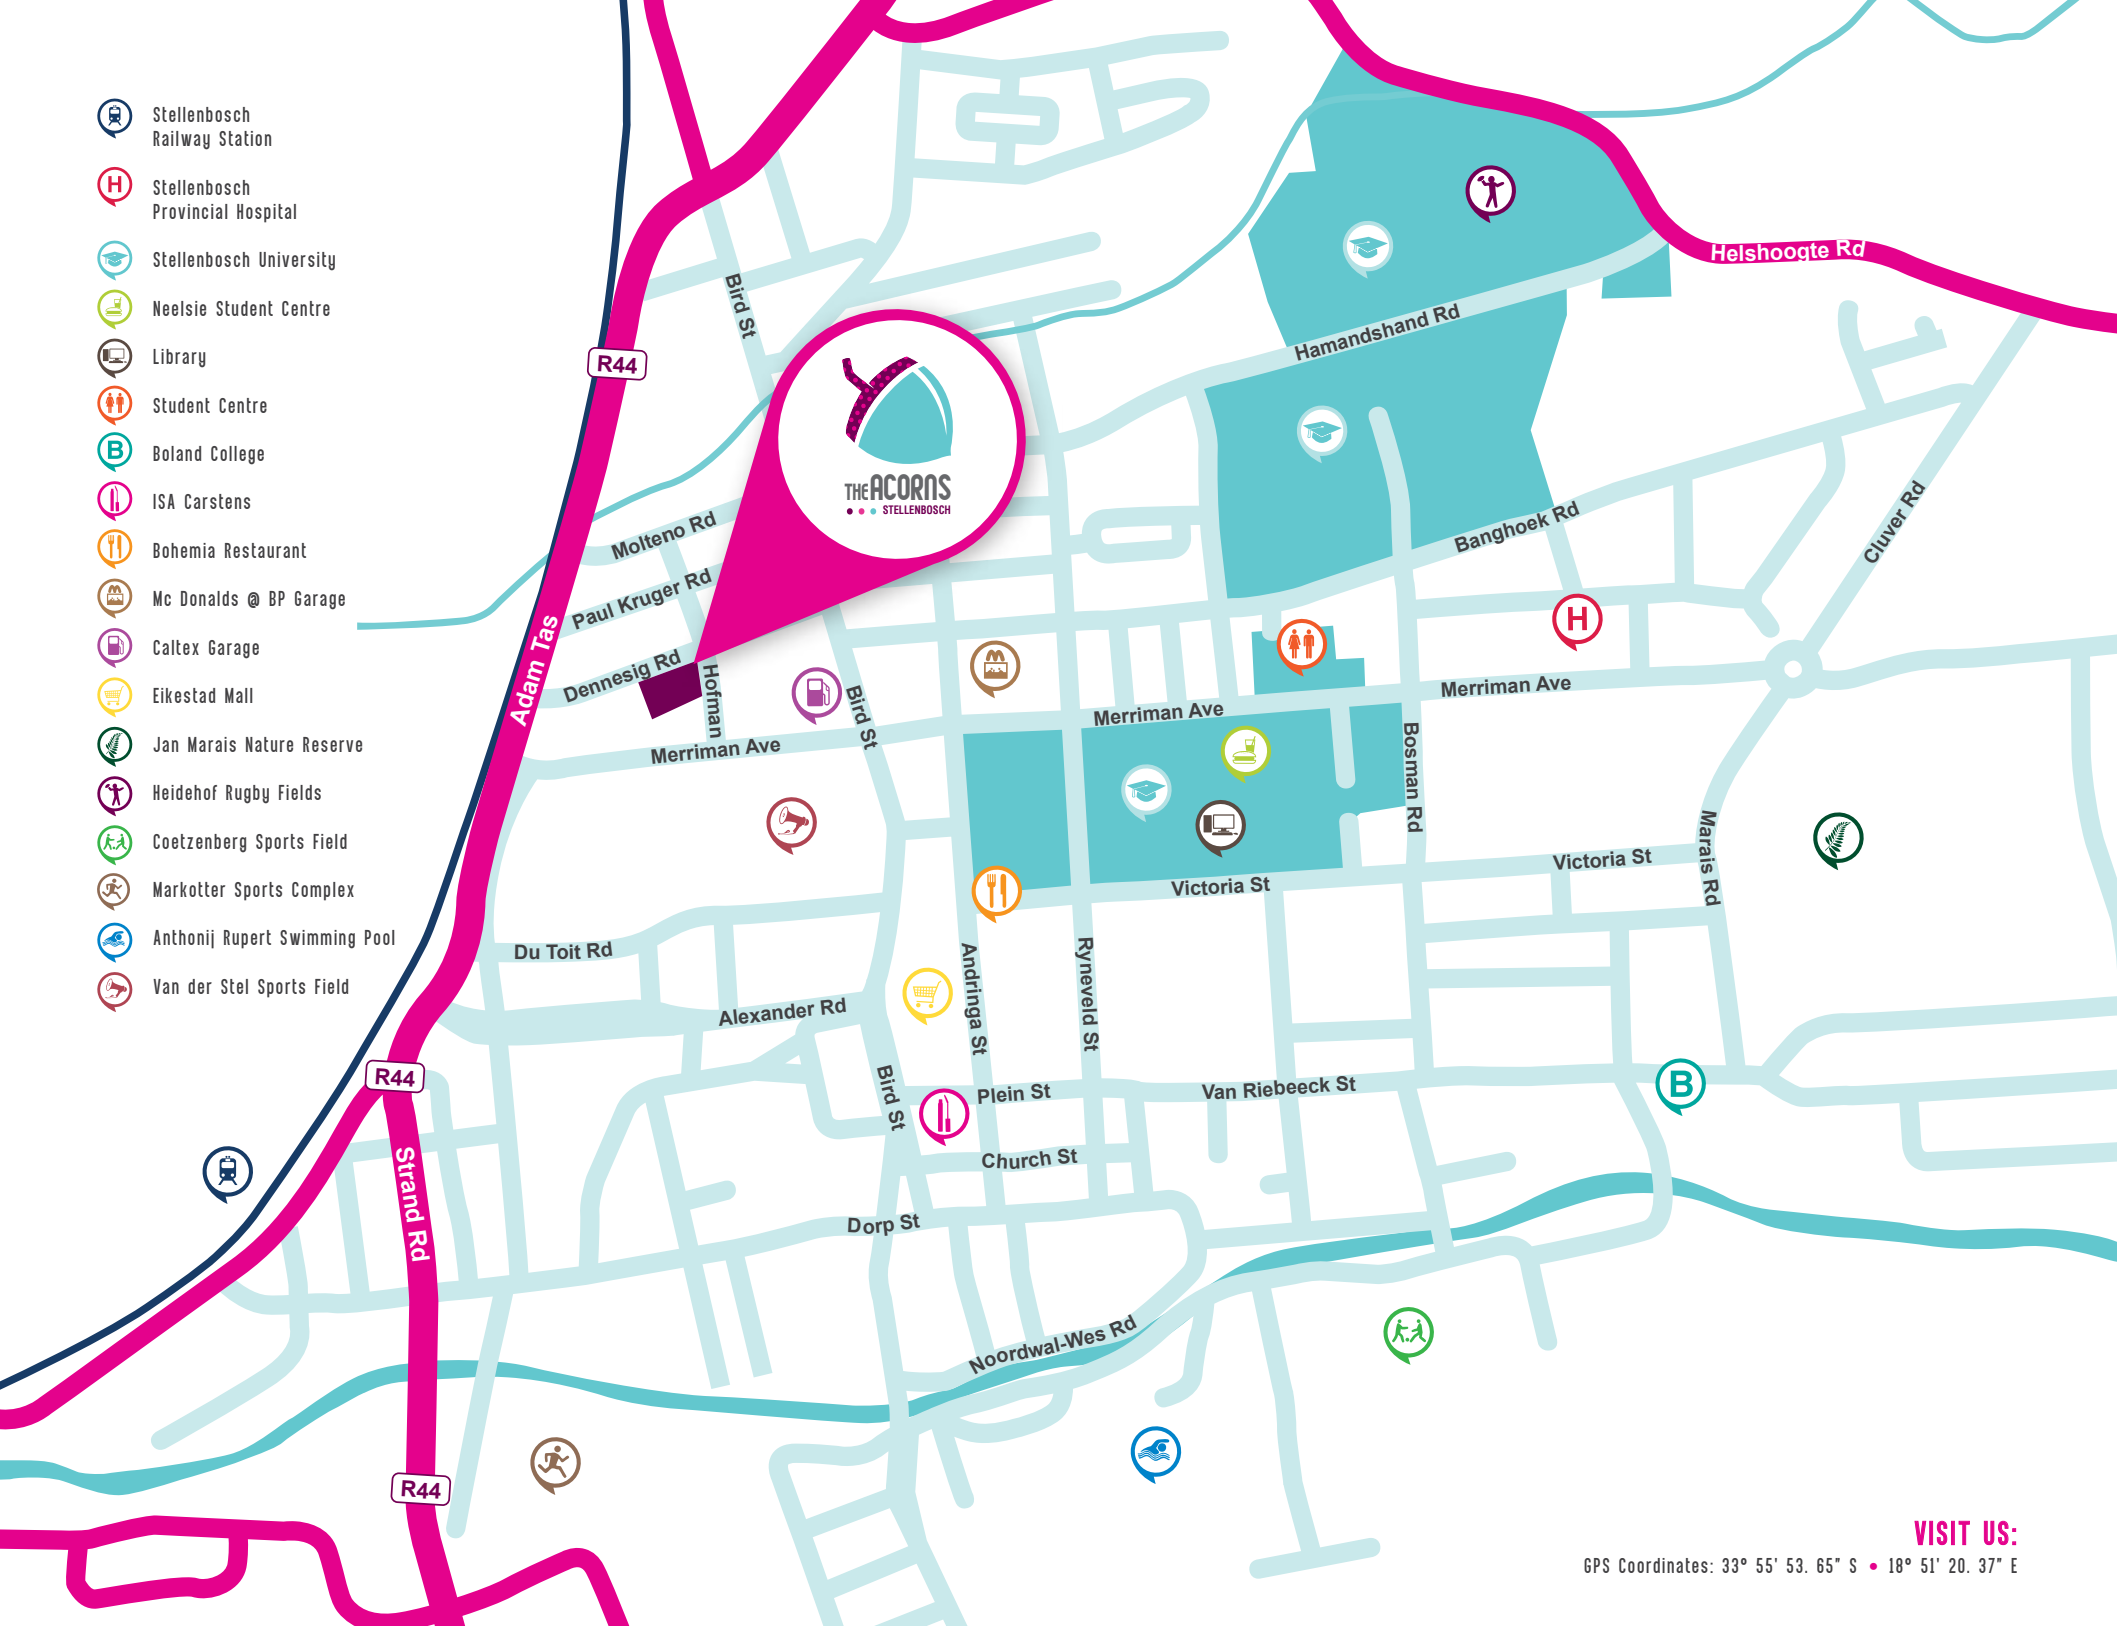

-  Stellenbosch Railway Station
-  Stellenbosch Provincial Hospital
-  Stellenbosch University
-  Neelsie Student Centre
-  Library
-  Student Centre
-  Boland College
-  ISA Carstens
-  Bohemia Restaurant
-  Mc Donalds @ BP Garage
-  Caltex Garage
-  Eikestad Mall
-  Jan Marais Nature Reserve
-  Heidehof Rugby Fields
-  Coetzenberg Sports Field
-  Markotter Sports Complex
-  Anthonij Rupert Swimming Pool
-  Van der Stel Sports Field

VISIT US:
 GPS Coordinates: 33° 55' 53. 65" S • 18° 51' 20. 37" E